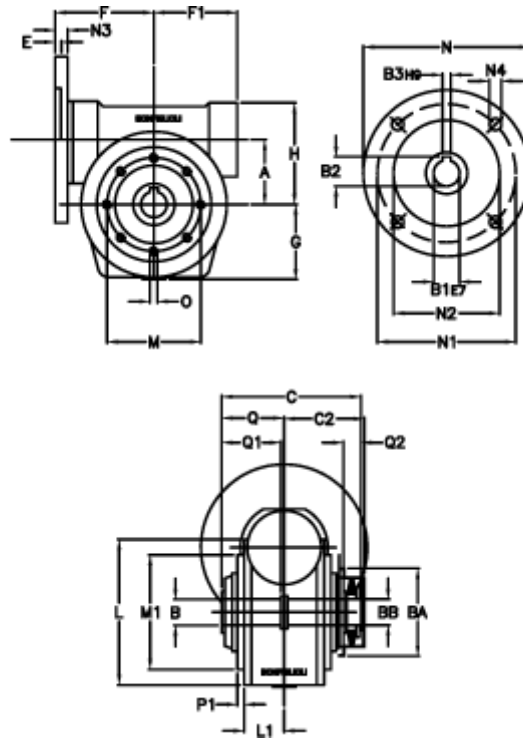

Article number: 390204902472216

Description: Worm Gear with Torque Limiter
VF 49-L1-P-24 P63B5

Measures

a = 49.50	C2 = 63,5	L1 = 36.8	O = M6x8
B = 25	Description = VF 49P-xx-63B5	m = 94	P1 = 2.5
B1 E7 = 11	E = 3.0	M1 = 68	Q = 51.0
B2 = 12.8	F = 70	N = 140	Q1 = 41
B3 H9 = 4	F1 = 63	N1 = 115	Q2 = 15
BA = 63	g = 56	N2 = 95	
BB H7 = 14	H = 80.0	N3 = 10.5	
C = 105	L = 107.5	N4 = 9,5	